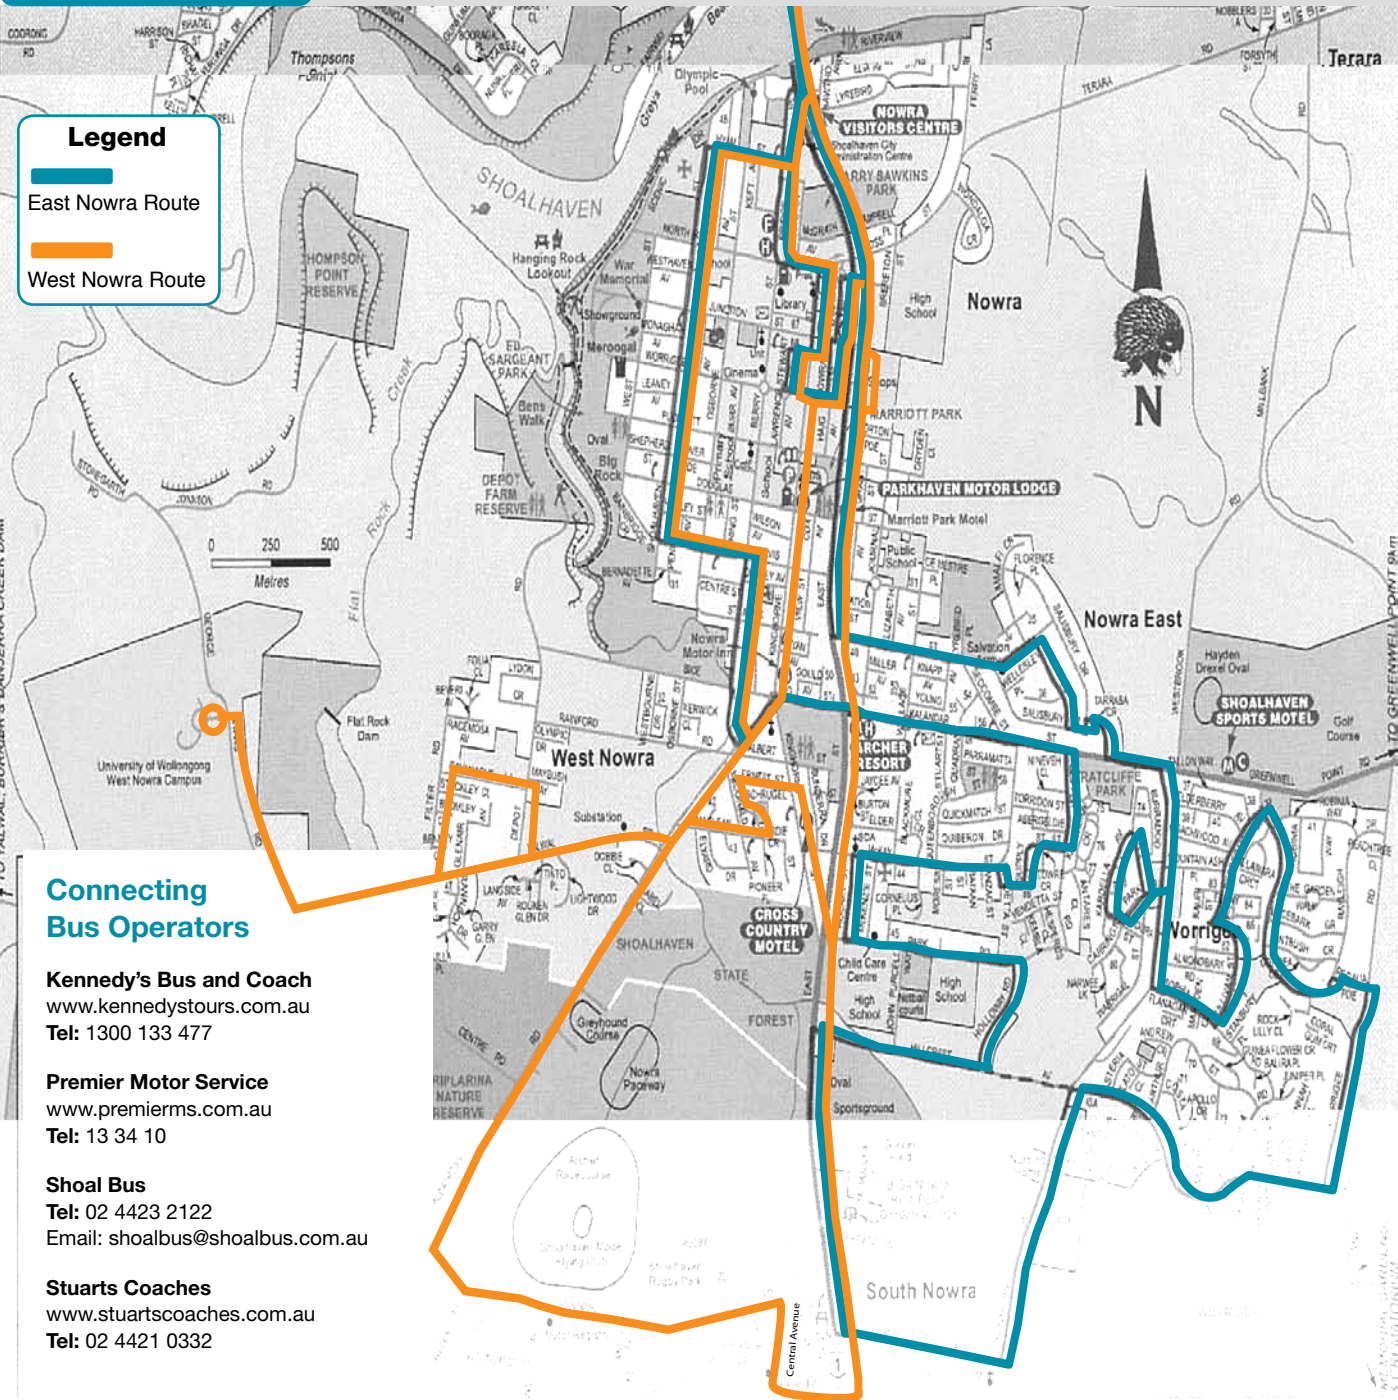

LOOK FOR BUSES

1

East Nowra / West Nowra Bus Route Map

NOWRA COACHES Pty. Ltd

Legend

— East Nowra Route

— West Nowra Route

Connecting Bus Operators

Kennedy's Bus and Coach
www.kennedystours.com.au
Tel: 1300 133 477

Premier Motor Service
www.premierms.com.au
Tel: 13 34 10

Shoal Bus
Tel: 02 4423 2122
Email: shoalbus@shoalbus.com.au

Stuarts Coaches
www.stuartscoaches.com.au
Tel: 02 4421 0332

PREMIER MOTOR SERVICE

We know the East Coast best!

CHANGE THE WAY YOU TRAVEL TODAY!